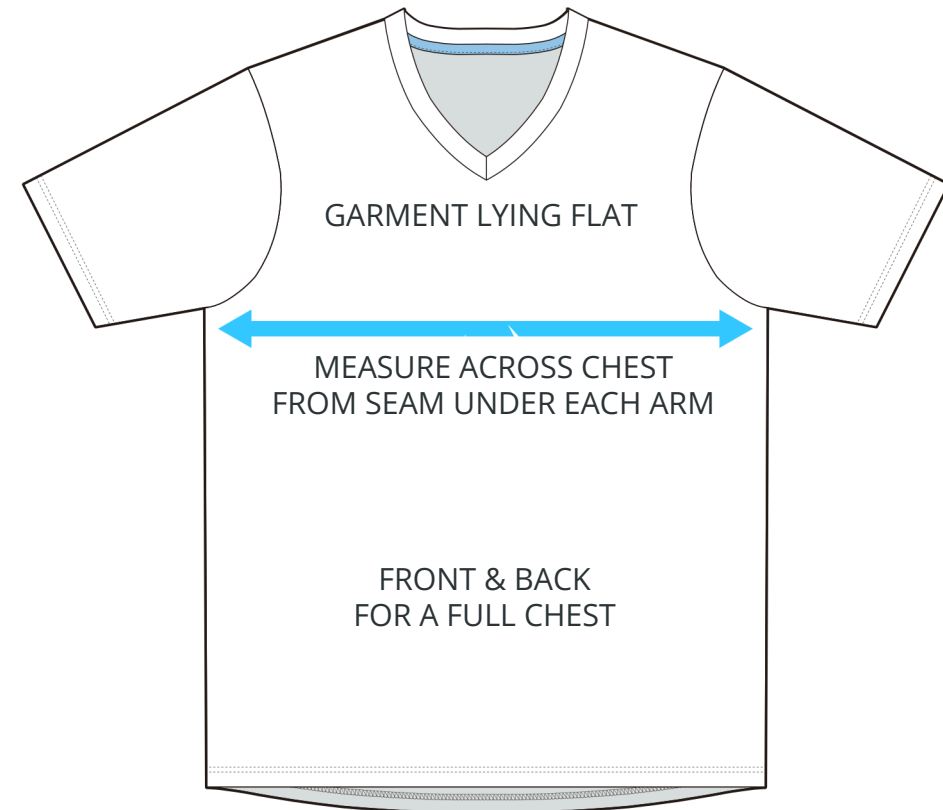

SIZING CHART

POWER SHORT SLEEVE V-NECK

Part #: AW-TSS-214

Ladies SIZING

SIZING CHART(inches)	XS	S	M	L	XL	2XL	3XL	4XL
1/2 Chest	17.72	18.90	20.08	21.26	22.83	24.41	25.98	27.56
Front length (HSP)	25.79	26.57	27.36	28.15	28.94	29.72	30.51	31.30
Back length (HSP)	25.79	26.57	27.36	28.15	28.94	29.72	30.51	31.30

SIZING CHART(cm)	XS	S	M	L	XL	2XL	3XL	4XL
1/2 Chest	45	48	51	54	58	62	66	70
Front length (HSP)	65.5	67.5	69.5	71.5	73.5	75.5	77.5	79.5
Back length (HSP)	65.5	67.5	69.5	71.5	73.5	75.5	77.5	79.5

GIRLS SIZING

SIZING CHART(inches)	GS	GM	GL
1/2 Chest	15.35	16.14	16.93
Front length (HSP)	21.65	23.23	24.80
Back length (HSP)	21.65	23.23	24.80

SIZING CHART(cm)	GS	GM	GL
1/2 Chest	39	41	43
Front length (HSP)	55	59	63
Back length (HSP)	55	59	63

HALF CHEST FULL CHEST

To find your size, compare measurements with a similar garment that fits you well.