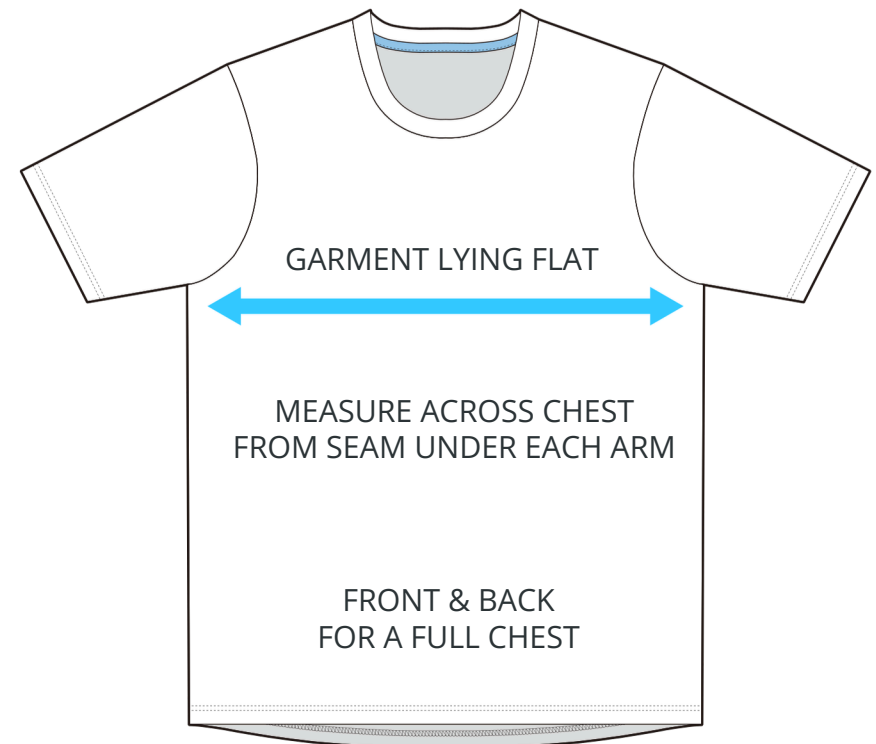

SIZING CHART

POWER SHORT SLEEVE CREW NECK

Part #: AW-TSS-110

MALE SIZING

SIZING CHART(inches)	S	M	L	XL	2XL	3XL	4XL	5XL
1/2 Chest	20.87	22.05	23.23	24.80	26.77	28.74	30.71	32.68
Front length (HSP)	27.56	28.74	29.92	31.10	31.89	32.68	33.46	34.25
Back length (HSP)	27.56	28.74	29.92	31.10	31.89	32.68	33.46	34.25

SIZING CHART(cm)	S	M	L	XL	2XL	3XL	4XL	5XL
1/2 Chest	53.00	56.00	59.00	63.00	68.00	73.00	78.00	83.00
Front length (HSP)	70.00	73.00	76.00	79.00	81.00	83.00	85.00	87.00
Back length (HSP)	70.00	73.00	76.00	79.00	81.00	83.00	85.00	87.00

BOYS SIZING

SIZING CHART(inches)	YXS	YS	YM	YL	YXL
1/2 Chest	14.96	16.14	17.32	18.50	19.69
Front length (HSP)	19.69	21.26	22.83	24.41	25.98
Back length (HSP)	19.69	21.26	22.44	24.41	26.38

SIZING CHART(cm)	YXS	YS	YM	YL	YXL
1/2 Chest	38.00	41.00	44.00	47.00	50.00
Front length (HSP)	50.00	54.00	58.00	62.00	66.00
Back length (HSP)	50.00	54.00	57.00	62.00	67.00

HALF CHEST FULL CHEST

To find your size, compare measurements with a similar garment that fits you well.