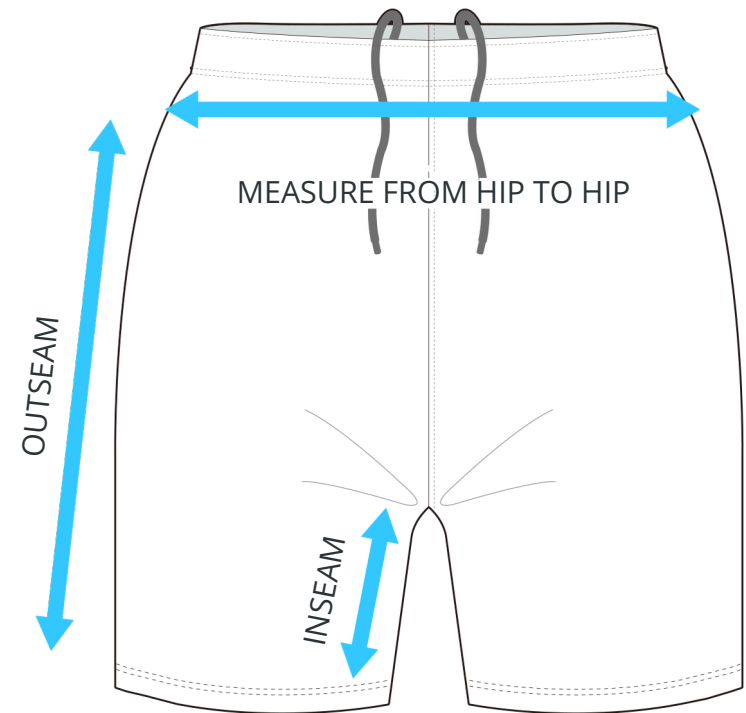

SIZING CHART

CZ SHORTS

Part #: BB-SS-250

LADIES SIZING

SIZING CHART(inches)	XS	S	M	L	XL	2XL	3XL
1/2 Hip	19.69	20.87	22.05	23.23	24.41	25.59	26.77
Inseam	6.89	6.89	6.89	6.89	6.89	6.89	6.89
Outseam	16.73	17.13	17.52	17.91	18.11	18.31	18.70

SIZING CHART(cm)	XS	S	M	L	XL	2XL	3XL
1/2 Hip	50.00	53.00	56.00	59.00	62.00	65.00	68.00
Inseam	17.50	17.50	17.50	17.50	17.50	17.50	17.50
Outseam	42.50	43.50	44.50	45.50	46.00	46.50	47.50

GIRLS SIZING

SIZING CHART(inches)	GXS	GS	GM	GL
1/2 Hip	16.54	17.72	18.50	19.29
Inseam	5.91	5.91	5.91	5.91
Outseam	13.98	14.37	14.76	15.16

SIZING CHART(cm)	GXS	GS	GM	GL
1/2 Hip	42.00	45.00	47.00	49.00
Inseam	15.00	15.00	15.00	15.00
Outseam	35.50	36.50	37.50	38.50

HALF HIP INSEAM/OUTSEAM

GARMENT LYING FLAT

To find your size, compare measurements with a similar garment that fits you well.