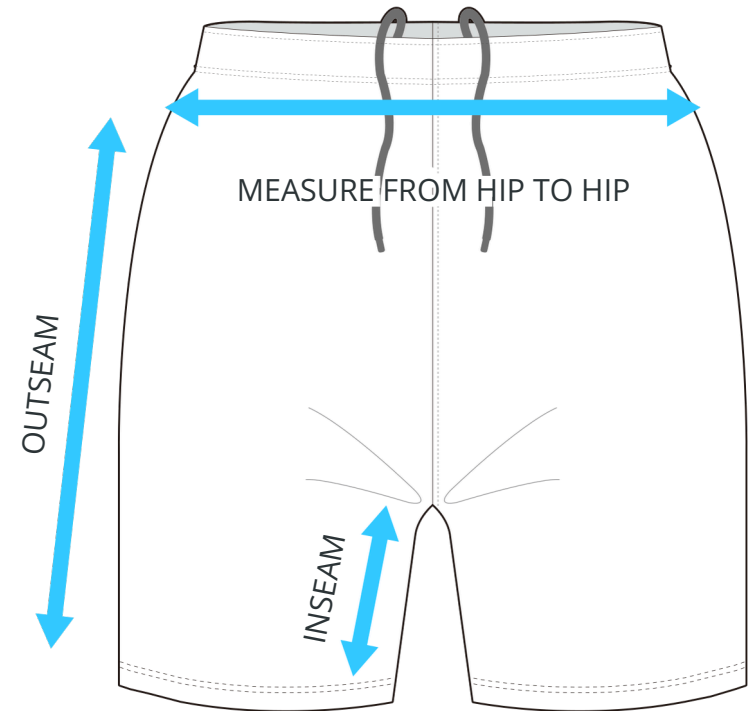

# SIZING CHART

### ADULT SIZING

SIZING CHART(inches)	S	M	L	XL	2XL	3XL	4XL
1/2 Hip	22.44	23.62	24.80	25.98	27.17	28.74	30.31
Inseam	8.86	8.86	8.86	8.86	8.86	8.86	8.86
Outseam	19.29	19.69	20.08	20.47	20.87	21.26	21.65

SIZING CHART(cm)	S	M	L	XL	2XL	3XL	4XL
1/2 Hip	57.00	60.00	63.00	66.00	69.00	73.00	77.00
Inseam	22.50	22.50	22.50	22.50	22.50	22.50	22.50
Outseam	49.00	50.00	51.00	52.00	53.00	54.00	55.00

### YOUTH SIZING

SIZING CHART(inches)	YXS	YS	YM	YL	YXL
1/2 Hip	16.54	17.72	18.90	20.08	21.26
Inseam	6.89	6.89	6.89	6.89	6.89
Outseam	15.35	15.75	16.14	16.54	16.93

SIZING CHART(cm)	YXS	YS	YM	YL	YXL
1/2 Hip	42.00	45.00	48.00	51.00	54.00
Inseam	17.50	17.50	17.50	17.50	17.50
Outseam	39.00	40.00	41.00	42.00	43.00

## HALF HIP INSEAM/OUTSEAM GARMENT LYING FLAT

To find your size, compare measurements with a similar garment that fits you well.